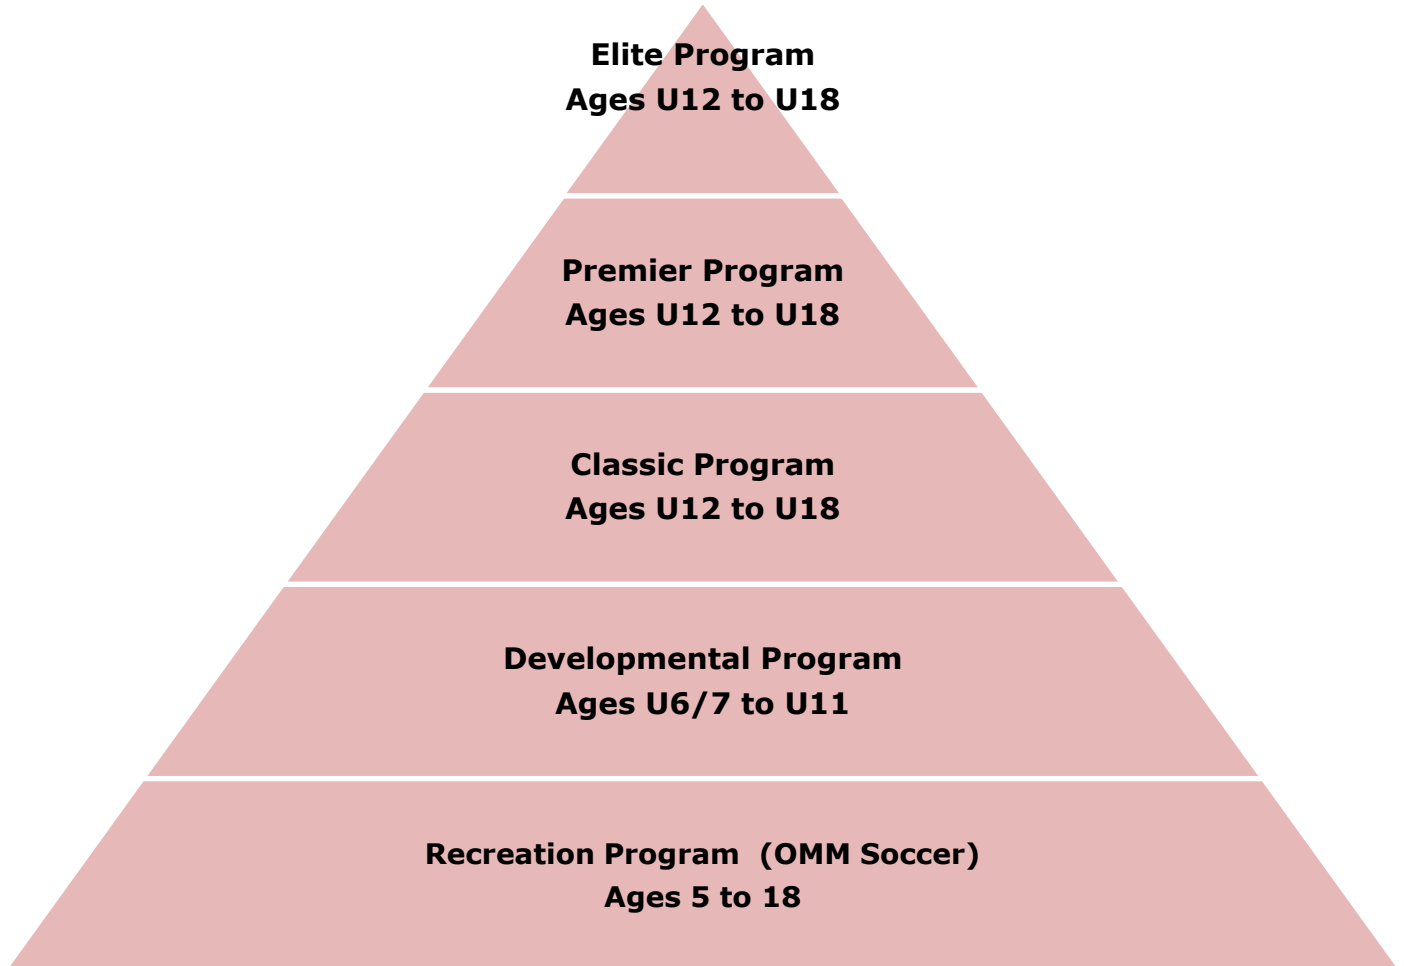

# World Class FC Soccer Development Pyramid

## A Game for All, A Place for All

**WCFC Elite Teams (U12 and older)** - World Class FC Elite teams participate in the Elite Clubs National League (Girls) and the United States Soccer Federation Development Academy (Boys) – the two highest levels of programming in the United States. In addition to the ECNL and USSF DA, some of our elite level teams participate in the National Premier League.

**WCFC Premier Teams (U12 and older)** - World Class FC Premier teams participate in the National Premier League and other high-level leagues in the region.

**WCFC Classic Teams (U12 and older)** - World Class FC Classic teams participate in the Northern Counties Soccer League which plays in the Rockland / Bergen County area.

**WCFC Developmental Teams (U6/7 to U11)** - World Class FC Developmental teams participate in a variety of local leagues, including the New York City FC Affiliate Development League (for boys) until they reach U12. Once players reach the U12 age group they begin to play in either our Classic, Premier or Elite program.